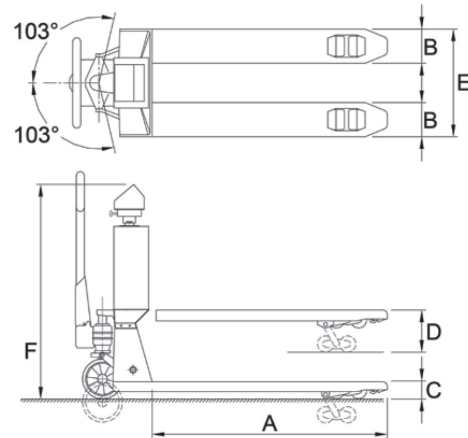

The hi-tech standard
Extremely accurate

RAVAS

FUNCTIONS

- Automatic and manual zero correction
- Gross/net weighing
- Automatic tare by push button
- Automatic switch-of after 10/30/60 minutes of non-use
- Numeric keypad with large digits
- On/off key
- Internal clock
- kg/lb setting

STANDARD SPECIFICATIONS

- Weighing capacity 2,000 kg
- Graduation multirange
0 - 200 kg: graduation 0.1 kg
200 - 400 kg: graduation 0.2 kg
400 - 2,000 kg: graduation 0.5 kg
- Max. tolerance 0.1% of the load lifted
- Display backlight LCD, digit height 25 mm
- Protection class system IP65
indicator and battery IP66
terminal IP67
- Battery 18Vdc/8Ah, NiMh battery pack
charger included
- Battery life 60 hours / 40 hours (WiFi)
- Charger 230V/18Vdc - 0,9 A
- Charging time approximately 6 hours
- Steering wheels rubber, antistatic
- Loading wheels polyurethane, tandem
- Temperature operating at -10°C to 40°C
- Colour red (RAL 3000), painted
- Own weight 150 kg
- System certification ATEX II 2 G Ex ib IIC T4 Gb
ATEX II 2 D Ex tb [ib] IIIC T60°C Db
- System certification with WiFi ATEX II 2 G Ex ib IIB T4 Gb
ATEX II 2 D Ex tb [ib] IIIC T60°C Db

DIMENSIONS IN MM

Standard

A	Fork length	1150
B	Fork width	160
C	Minimum fork height	90
D	Maximum fork height	200
	Lifting height	110
E	Width over forks	550
F	Height to top indicator	1270

OPTIONS*

- Legal for trade version, OIML III
- Extra NiMh battery pack
- WiFi output
- Relay setpoint switch for automatic dosing
- Stainless steel or galvanized truck
- Footbrake
- Different fork dimensions (fork height 90 mm)
- Different steering or loading wheels